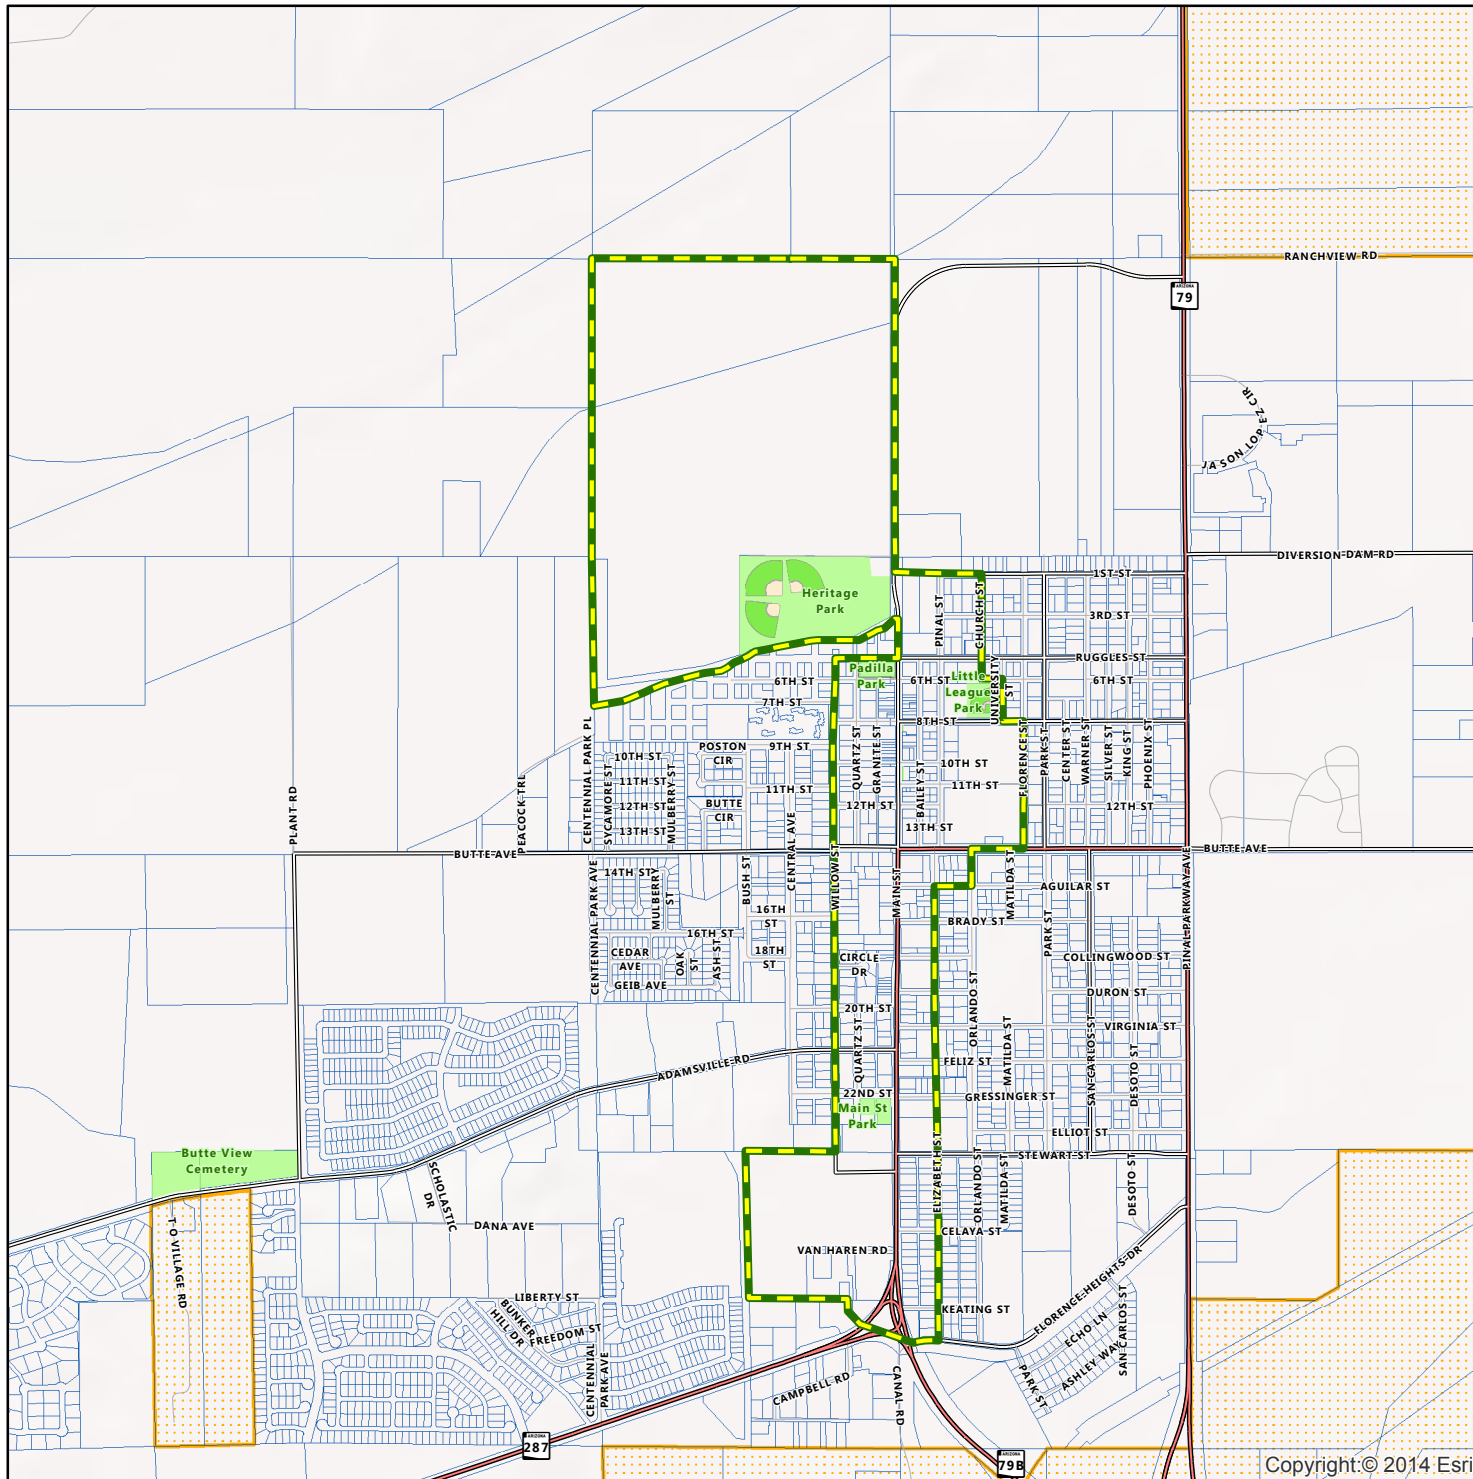

## Reference Map Series

### Town Core Redevelopment District

### Map Information

The area shown in green represents the boundary of the Downtown Redevelopment District and the Commercial Business District. The Redevelopment boundaries were established in 1998, then expanded in 2003, and again in 2005. By establishing the District, the Town of Florence can use a variety of strategies, under state statute, to direct the redevelopment of certain properties within the District.

### Map Key

- Railroads
- Redevelopment District
- Parcel Boundary
- Town Limits
- Outside Town Limits
- Roads**
- State Highway
- Major
- Local

Copyright © 2014 Esri